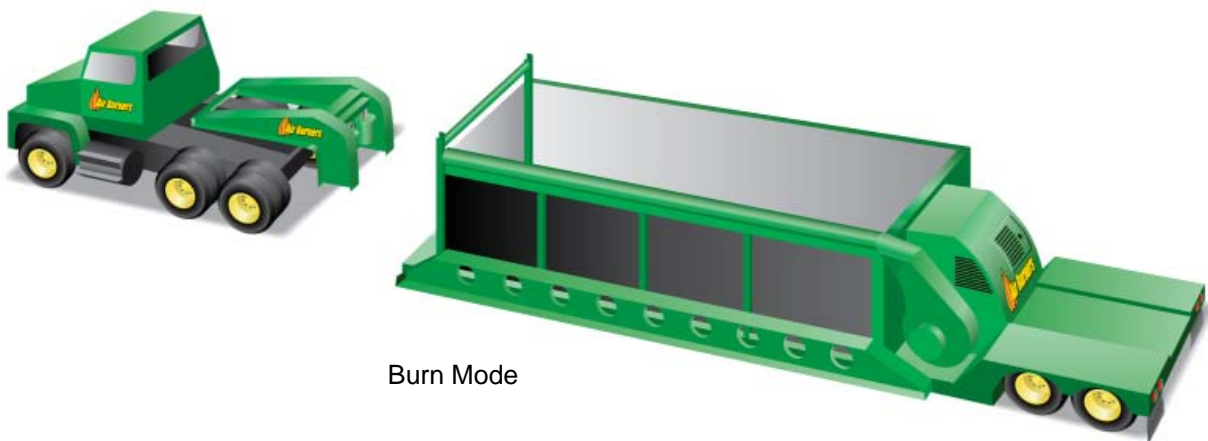

Air Burners standard FireBox model S220 integrated with a Landoll RGN
Rear air suspension raises and lowers FireBox between travel mode and burn mode
No assembly necessary, drop on site, load wood, burn.

Air Burners FireBoxes are the fastest and cleanest way to reduce vegetative waste.

Air Burners FireBoxes reduce particulate matter PM

Air Burners FireBoxes have been tested by the;

- US EPA

- US Forest Service

- US Navy, Army and Air Force

- US Department of Energy

- US Department of Agriculture and more

Visit our website www.AirBurners.com for additional information and testing results

Burn Mode